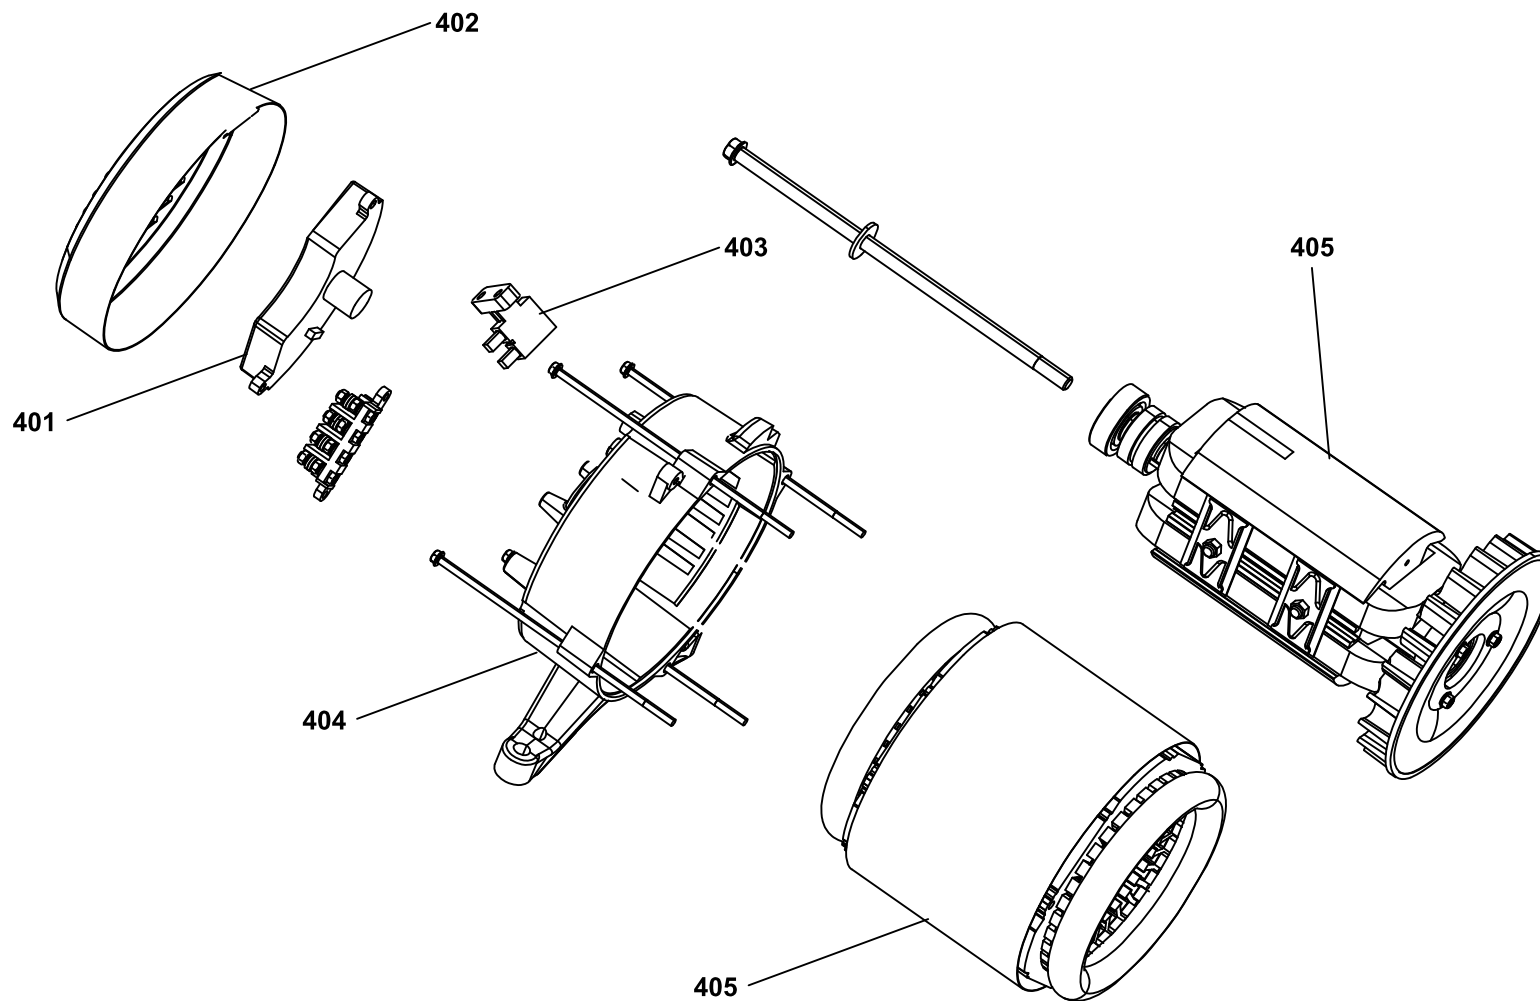

Spare Parts Catalogue

PX4000

Groupes electrogenes

Valide pour la référence machine : PK222SXI000
Révision: 0 (05/2013)

POSITION	RÉFÉRENCE PIÈCE DE RECHANGE	DESCRIPTION	NOTES
87	PAA40018	WHEEL ASSY	
88	PAA00122	WHEEL HUB CAP 4000/5000/8000	
89	PAA40015	SIDE COVER/MUFFLER SIDE	
90	PAA40014	SIDE COVER FOAM/MUFFLER SIDE	
95	PAA4000F	FRAME ASSY ENGINE GREEN PRAMAC	
96	PAA40016	SIDE COVER FOAM/ALTERNATOR SIDE	
97	PAA40017	SIDE COVER/ALTERNATOR SIDE	
100	PAA40019	SILENT BLOCK 1 STUD BOLT	
106	PAA40020	SILENT BLOCK 2/SINGLE HEAD BOLT /DAMPING GLUE	
109	PAA40021	SILENT BLOCK A ENGINE	
110	PAA40040	TANK, FUEL ASSY	
112	PAA00112	SUPPORT RUBBER PAD 4000/5000/8000	
113	PAA00113	SUPPORT ASSY 4000/5000/8000	
115	PAA40011	HANDLE ASSY/PRAMAC GREEN ORANGE PEELED	
116	PAA40010	HANDLE FOAM SLEEVE	
124	PEH16910-GB2-005	FILTER	
128	G085104	QUARTER TURN FUEL VALVE	
131	G051521	SHELL FUEL CAP FOR METAL TANK - VENT HOLES ON TOP	
136	PAA00142	STRAINER FUEL 4000/5000/8000	
139	PAA00146	FUEL GAUGE TANK 4000/5000/8000	
177	PAA40001	MUFFLER ASSY.	
178	PAA40001-1	DESCRIPTION N/A	

POSITION	RÉFÉRENCE PIÈCE DE RECHANGE	DESCRIPTION	NOTES
300	PAA40002	PANEL SUBASSEMBLY, CONTROL	
301	G077009	DIGITAL MULTIMETER FOR PANEL (92V-260V) (50-60Hz)	
302	G071131	SOCKET SUBASSEMBLY, POWER SUPPLY	
303	PGT32111	BREAKER SINGLE-POLE CIRCUIT 230V 11A	

POSITION	RÉFÉRENCE PIÈCE DE RECHANGE	DESCRIPTION	NOTES
503	PAA40507	GASKET CYLINDER HEAD	
505	PAA40501	CYLINDER HEAD COVER SEAL	
506	PAA40504	SPRING VALVE	
513	PAA40509	VALVE INTAKE	
514	PAA40508	VALVE EXHAUST	
515	PAA40502	INLET VALVE SPRING RETAINER	
516	PAA40514	PROTECTOR OIL	
518	PAA40503	EXHAUST VALVE SPRING RETAINER	
523	PAA40511	PISTON	
525	PAA40512	ROD, CONNECTING	
526	PAA40518	OIL CAP	
527	PAA40516	SPRING THROTTLE VALVE	
528	PAA40515	SPRING GOVERNOR	
533	PAA40520	SEAL OIL	
534	PAA40510	RING SET, OIL KIT	
535	PAA40510	RING SET, OIL KIT	
536	PAA40510	RING SET, OIL KIT	