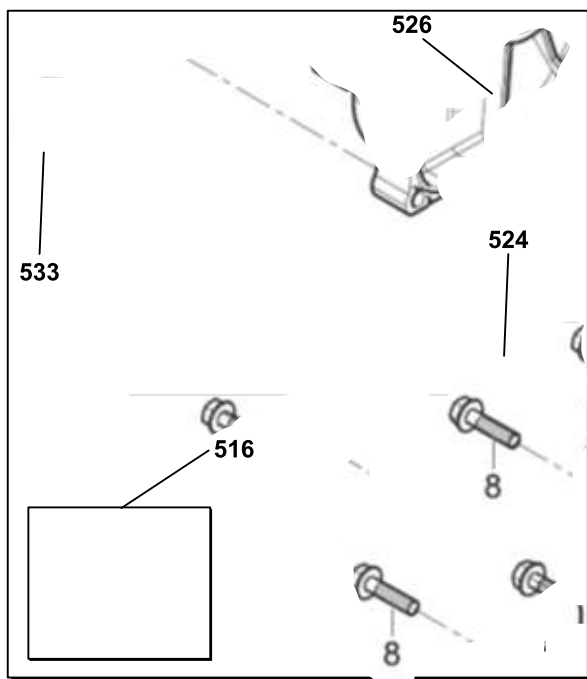

POSITION	RÉFÉRENCE PIÈCE DE RECHANGE	DESCRIPTION	NOTES
503	PAA40507	GASKET CYLINDER HEAD	
505	PAA40501	CYLINDER HEAD COVER SEAL	
506	PAA40504	SPRING VALVE	
513	PAA40509	VALVE INTAKE	
514	PAA40508	VALVE EXHAUST	
515	PAA40502	INLET VALVE SPRING RETAINER	
516	PAA40514	PROTECTOR OIL	
518	PAA40503	EXHAUST VALVE SPRING RETAINER	
523	PAA40511	PISTON	
525	PAA40512	ROD, CONNECTING	
526	PAA40518	OIL CAP	
527	PAA40516	SPRING THROTTLE VALVE	
528	PAA40515	SPRING GOVERNOR	
533	PAA40520	SEAL OIL	
534	PAA40510	RING SET, OIL KIT	
535	PAA40510	RING SET, OIL KIT	
536	PAA40510	RING SET, OIL KIT