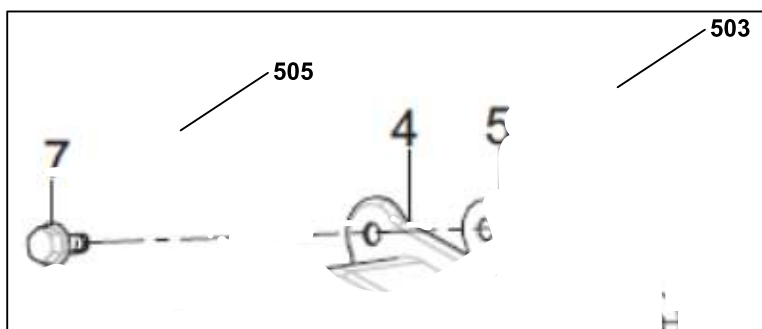

Spare Parts Catalogue

PX4000

Groupes electrogenes

Valide pour la référence machine : PK222SXI000
Révision: 0 (05/2013)

POSITION	RÉFÉRENCE PIÈCE DE RECHANGE	DESCRIPTION	NOTES
87	PAA40018	WHEEL ASSY	
88	PAA00122	WHEEL HUB CAP 4000/5000/8000	
89	PAA40015	SIDE COVER/MUFFLER SIDE	
90	PAA40014	SIDE COVER FOAM/MUFFLER SIDE	
95	PAA4000F	FRAME ASSY ENGINE GREEN PRAMAC	
96	PAA40016	SIDE COVER FOAM/ALTERNATOR SIDE	
97	PAA40017	SIDE COVER/ALTERNATOR SIDE	
100	PAA40019	SILENT BLOCK 1 STUD BOLT	
106	PAA40020	SILENT BLOCK 2/SINGLE HEAD BOLT /DAMPING GLUE	
109	PAA40021	SILENT BLOCK A ENGINE	
110	PAA40040	TANK, FUEL ASSY	
112	PAA00112	SUPPORT RUBBER PAD 4000/5000/8000	
113	PAA00113	SUPPORT ASSY 4000/5000/8000	
115	PAA40011	HANDLE ASSY/PRAMAC GREEN ORANGE PEELED	
116	PAA40010	HANDLE FOAM SLEEVE	
124	PEH16910-GB2-005	FILTER	
128	G085104	QUARTER TURN FUEL VALVE	
131	G051521	SHELL FUEL CAP FOR METAL TANK - VENT HOLES ON TOP	
136	PAA00142	STRAINER FUEL 4000/5000/8000	
139	PAA00146	FUEL GAUGE TANK 4000/5000/8000	
177	PAA40001	MUFFLER ASSY.	
178	PAA40001-1	DESCRIPTION N/A	

POSITION	RÉFÉRENCE PIÈCE DE RECHANGE	DESCRIPTION	NOTES
300	PAA40002	PANEL SUBASSEMBLY, CONTROL	
301	G077009	DIGITAL MULTIMETER FOR PANEL (92V-260V) (50-60Hz)	
302	G071131	SOCKET SUBASSEMBLY, POWER SUPPLY	
303	PGT32111	BREAKER SINGLE-POLE CIRCUIT 230V 11A	

POSITION	RÉFÉRENCE PIÈCE DE RECHANGE	DESCRIPTION	NOTES
503	PAA40507	GASKET CYLINDER HEAD	
505	PAA40501	CYLINDER HEAD COVER SEAL	
506	PAA40504	SPRING VALVE	
513	PAA40509	VALVE INTAKE	
514	PAA40508	VALVE EXHAUST	
515	PAA40502	INLET VALVE SPRING RETAINER	
516	PAA40514	PROTECTOR OIL	
518	PAA40503	EXHAUST VALVE SPRING RETAINER	
523	PAA40511	PISTON	
525	PAA40512	ROD, CONNECTING	
526	PAA40518	OIL CAP	
527	PAA40516	SPRING THROTTLE VALVE	
528	PAA40515	SPRING GOVERNOR	
533	PAA40520	SEAL OIL	
534	PAA40510	RING SET, OIL KIT	
535	PAA40510	RING SET, OIL KIT	
536	PAA40510	RING SET, OIL KIT	