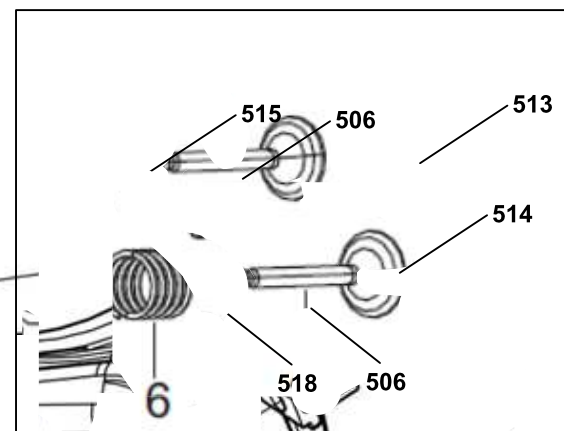

Spare Parts Catalogue

PX4000

Groupes electrogenes

Valide pour la référence machine : PK222SXI000
Révision: 0 (05/2013)

POSITION	RÉFÉRENCE PIÈCE DE RECHANGE	DESCRIPTION	NOTES
87	PAA40018	WHEEL ASSY	
88	PAA00122	WHEEL HUB CAP 4000/5000/8000	
89	PAA40015	SIDE COVER/MUFFLER SIDE	
90	PAA40014	SIDE COVER FOAM/MUFFLER SIDE	
95	PAA4000F	FRAME ASSY ENGINE GREEN PRAMAC	
96	PAA40016	SIDE COVER FOAM/ALTERNATOR SIDE	
97	PAA40017	SIDE COVER/ALTERNATOR SIDE	
100	PAA40019	SILENT BLOCK 1 STUD BOLT	
106	PAA40020	SILENT BLOCK 2/SINGLE HEAD BOLT /DAMPING GLUE	
109	PAA40021	SILENT BLOCK A ENGINE	
110	PAA40040	TANK, FUEL ASSY	
112	PAA00112	SUPPORT RUBBER PAD 4000/5000/8000	
113	PAA00113	SUPPORT ASSY 4000/5000/8000	
115	PAA40011	HANDLE ASSY/PRAMAC GREEN ORANGE PEELED	
116	PAA40010	HANDLE FOAM SLEEVE	
124	PEH16910-GB2-005	FILTER	
128	G085104	QUARTER TURN FUEL VALVE	
131	G051521	SHELL FUEL CAP FOR METAL TANK - VENT HOLES ON TOP	
136	PAA00142	STRAINER FUEL 4000/5000/8000	
139	PAA00146	FUEL GAUGE TANK 4000/5000/8000	
177	PAA40001	MUFFLER ASSY.	
178	PAA40001-1	DESCRIPTION N/A	

POSITION	RÉFÉRENCE PIÈCE DE RECHANGE	DESCRIPTION	NOTES
300	PAA40002	PANEL SUBASSEMBLY, CONTROL	
301	G077009	DIGITAL MULTIMETER FOR PANEL (92V-260V) (50-60Hz)	
302	G071131	SOCKET SUBASSEMBLY, POWER SUPPLY	
303	PGT32111	BREAKER SINGLE-POLE CIRCUIT 230V 11A	

POSITION	RÉFÉRENCE PIÈCE DE RECHANGE	DESCRIPTION	NOTES
503	PAA40507	GASKET CYLINDER HEAD	
505	PAA40501	CYLINDER HEAD COVER SEAL	
506	PAA40504	SPRING VALVE	
513	PAA40509	VALVE INTAKE	
514	PAA40508	VALVE EXHAUST	
515	PAA40502	INLET VALVE SPRING RETAINER	
516	PAA40514	PROTECTOR OIL	
518	PAA40503	EXHAUST VALVE SPRING RETAINER	
523	PAA40511	PISTON	
525	PAA40512	ROD, CONNECTING	
526	PAA40518	OIL CAP	
527	PAA40516	SPRING THROTTLE VALVE	
528	PAA40515	SPRING GOVERNOR	
533	PAA40520	SEAL OIL	
534	PAA40510	RING SET, OIL KIT	
535	PAA40510	RING SET, OIL KIT	
536	PAA40510	RING SET, OIL KIT	