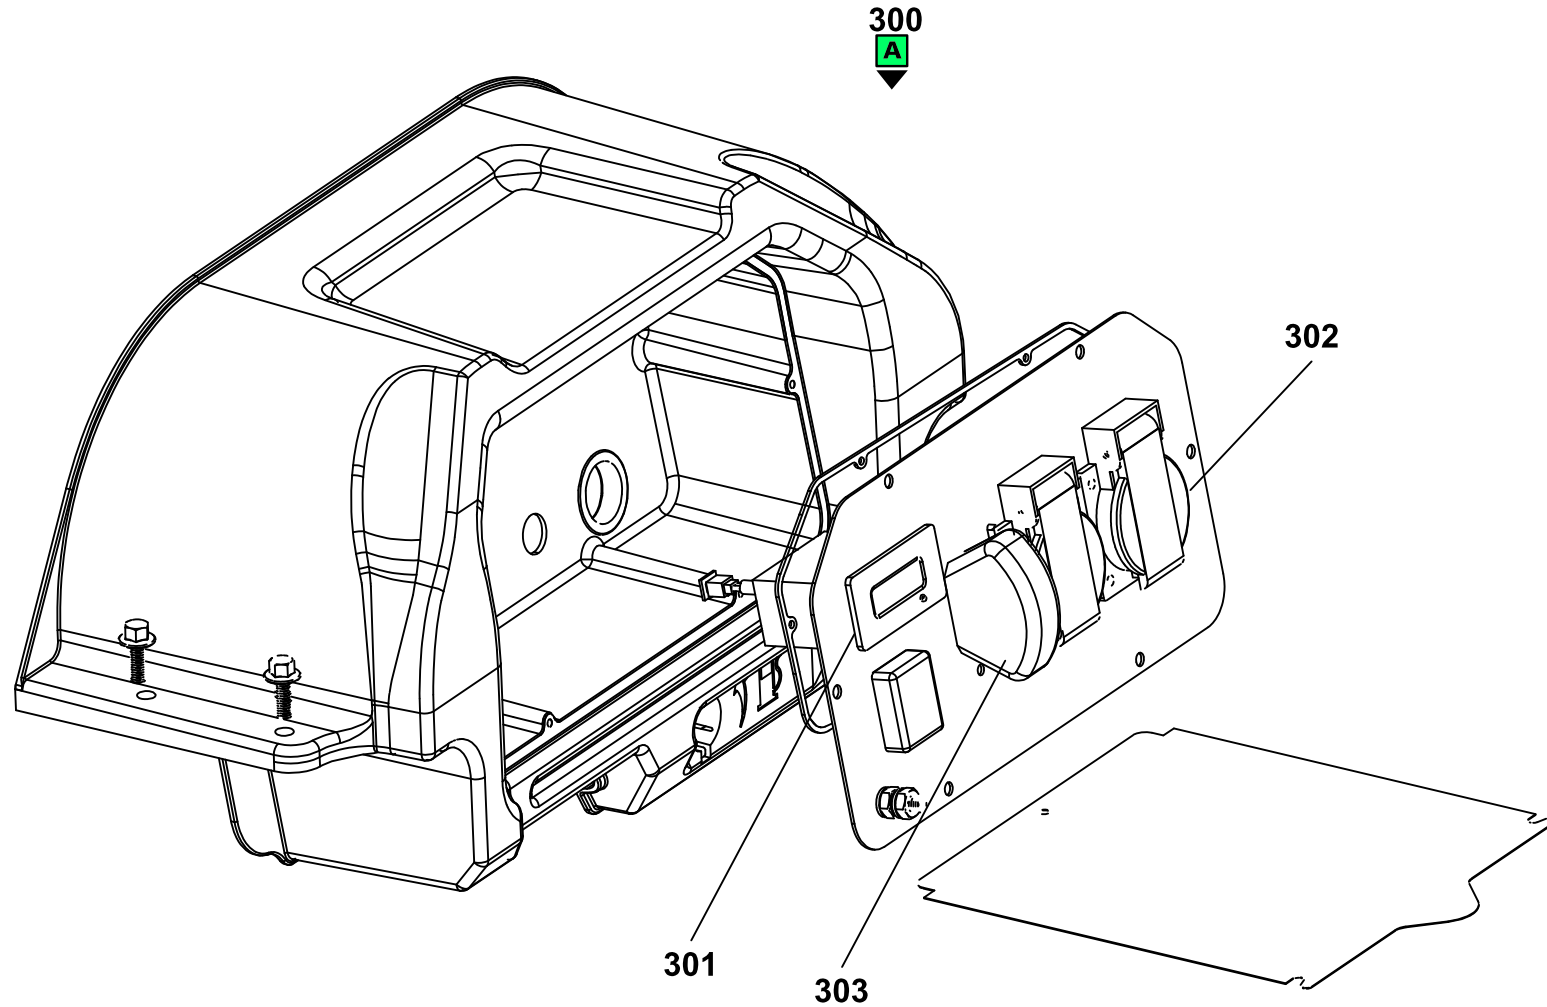

Spare Parts Catalogue

PX4000

Groupes electrogenes

Valide pour la référence machine : PK222SXI000
Révision: 0 (05/2013)

POSITION	RÉFÉRENCE PIÈCE DE RECHANGE	DESCRIPTION	NOTES
87	PAA40018	WHEEL ASSY	
88	PAA00122	WHEEL HUB CAP 4000/5000/8000	
89	PAA40015	SIDE COVER/MUFFLER SIDE	
90	PAA40014	SIDE COVER FOAM/MUFFLER SIDE	
95	PAA4000F	FRAME ASSY ENGINE GREEN PRAMAC	
96	PAA40016	SIDE COVER FOAM/ALTERNATOR SIDE	
97	PAA40017	SIDE COVER/ALTERNATOR SIDE	
100	PAA40019	SILENT BLOCK 1 STUD BOLT	
106	PAA40020	SILENT BLOCK 2/SINGLE HEAD BOLT /DAMPING GLUE	
109	PAA40021	SILENT BLOCK A ENGINE	
110	PAA40040	TANK, FUEL ASSY	
112	PAA00112	SUPPORT RUBBER PAD 4000/5000/8000	
113	PAA00113	SUPPORT ASSY 4000/5000/8000	
115	PAA40011	HANDLE ASSY/PRAMAC GREEN ORANGE PEELED	
116	PAA40010	HANDLE FOAM SLEEVE	
124	PEH16910-GB2-005	FILTER	
128	G085104	QUARTER TURN FUEL VALVE	
131	G051521	SHELL FUEL CAP FOR METAL TANK - VENT HOLES ON TOP	
136	PAA00142	STRAINER FUEL 4000/5000/8000	
139	PAA00146	FUEL GAUGE TANK 4000/5000/8000	
177	PAA40001	MUFFLER ASSY.	
178	PAA40001-1	DESCRIPTION N/A	

POSITION	RÉFÉRENCE PIÈCE DE RECHANGE	DESCRIPTION	NOTES
300	PAA40002	PANEL SUBASSEMBLY, CONTROL	
301	G077009	DIGITAL MULTIMETER FOR PANEL (92V-260V) (50-60Hz)	
302	G071131	SOCKET SUBASSEMBLY, POWER SUPPLY	
303	PGT32111	BREAKER SINGLE-POLE CIRCUIT 230V 11A	