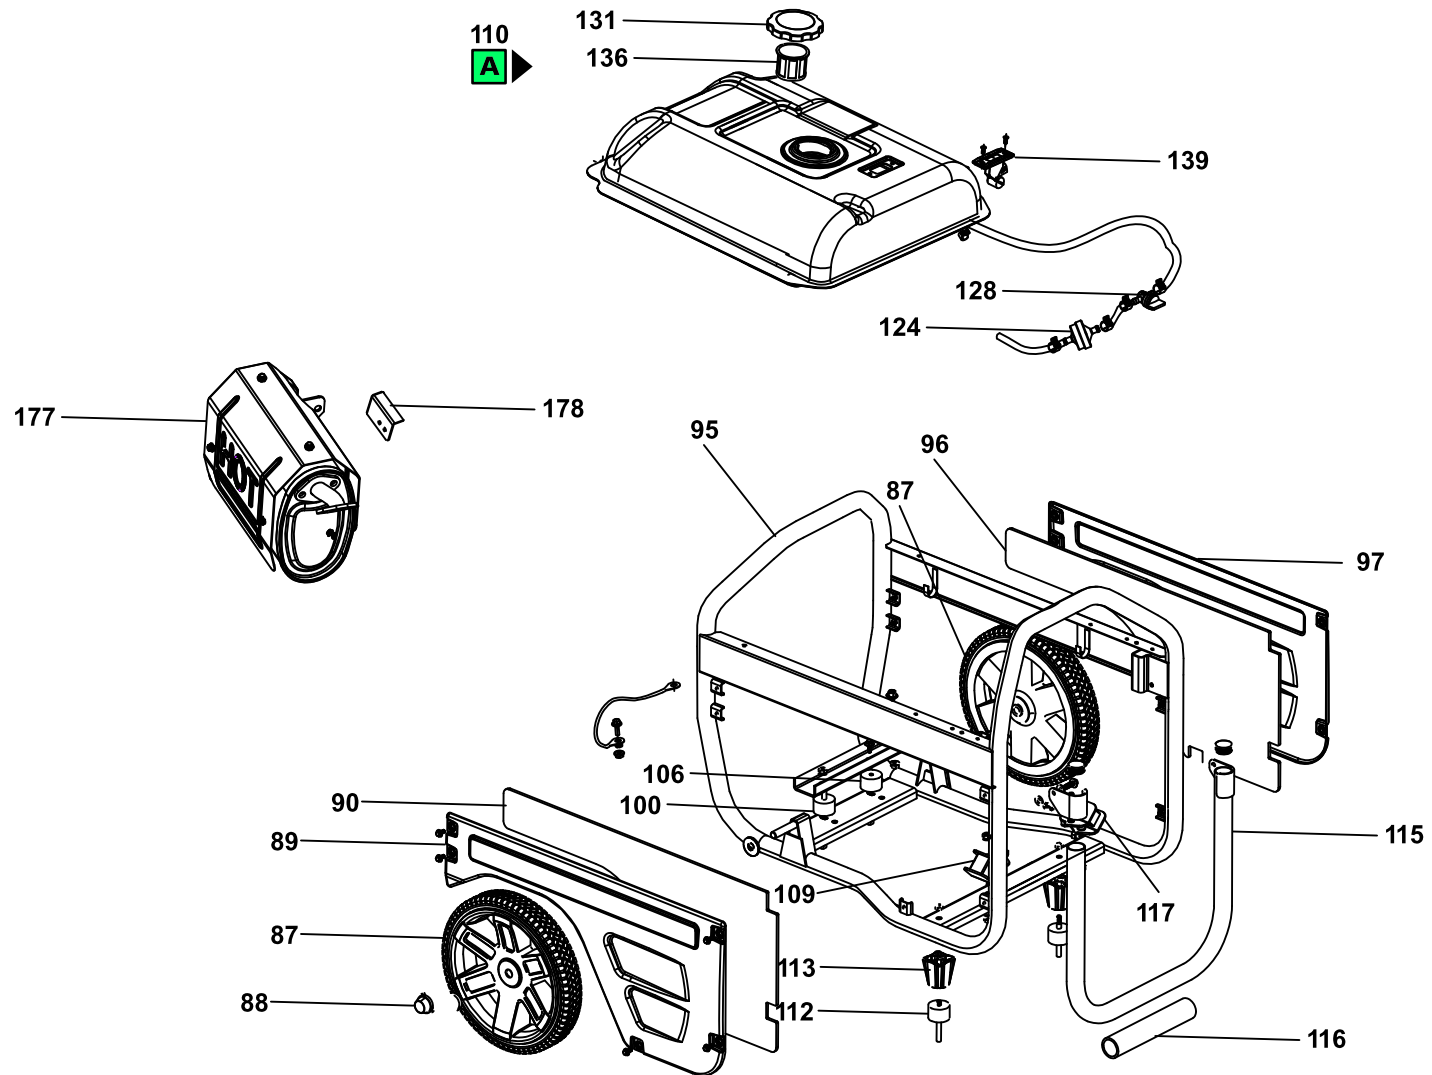

Spare Parts Catalogue

PX4000

Groupes electrogenes

Valide pour la référence machine : PK222SXI000
Révision: 0 (05/2013)

POSITION	RÉFÉRENCE PIÈCE DE RECHANGE	DESCRIPTION	NOTES
87	PAA40018	WHEEL ASSY	
88	PAA00122	WHEEL HUB CAP 4000/5000/8000	
89	PAA40015	SIDE COVER/MUFFLER SIDE	
90	PAA40014	SIDE COVER FOAM/MUFFLER SIDE	
95	PAA4000F	FRAME ASSY ENGINE GREEN PRAMAC	
96	PAA40016	SIDE COVER FOAM/ALTERNATOR SIDE	
97	PAA40017	SIDE COVER/ALTERNATOR SIDE	
100	PAA40019	SILENT BLOCK 1 STUD BOLT	
106	PAA40020	SILENT BLOCK 2/SINGLE HEAD BOLT /DAMPING GLUE	
109	PAA40021	SILENT BLOCK A ENGINE	
110	PAA40040	TANK, FUEL ASSY	
112	PAA00112	SUPPORT RUBBER PAD 4000/5000/8000	
113	PAA00113	SUPPORT ASSY 4000/5000/8000	
115	PAA40011	HANDLE ASSY/PRAMAC GREEN ORANGE PEELED	
116	PAA40010	HANDLE FOAM SLEEVE	
124	PEH16910-GB2-005	FILTER	
128	G085104	QUARTER TURN FUEL VALVE	
131	G051521	SHELL FUEL CAP FOR METAL TANK - VENT HOLES ON TOP	
136	PAA00142	STRAINER FUEL 4000/5000/8000	
139	PAA00146	FUEL GAUGE TANK 4000/5000/8000	
177	PAA40001	MUFFLER ASSY.	
178	PAA40001-1	DESCRIPTION N/A	

POSITION	RÉFÉRENCE PIÈCE DE RECHANGE	DESCRIPTION	NOTES
300	PAA40002	PANEL SUBASSEMBLY, CONTROL	
301	G077009	DIGITAL MULTIMETER FOR PANEL (92V-260V) (50-60Hz)	
302	G071131	SOCKET SUBASSEMBLY, POWER SUPPLY	
303	PGT32111	BREAKER SINGLE-POLE CIRCUIT 230V 11A	

POSITION	RÉFÉRENCE PIÈCE DE RECHANGE	DESCRIPTION	NOTES
401	PGT00006	AVR	
402	PAA40006	ALTERNATOR END COVER	
403	PAA40007	BRUSH SUBASSEMBLY, CARBON	
404	PAA40005	BRACKET, MOTOR	
405	PAA4000A	COMPLETE ALTERNATOR	